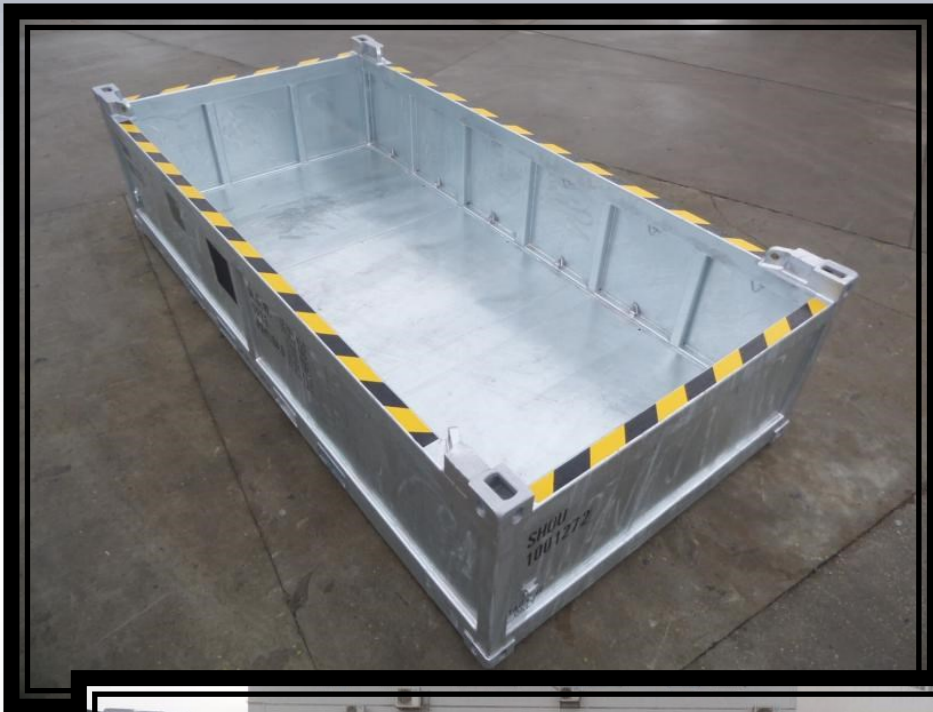

16' Half Height Offshore Basket

16' x 8' x 4'

DNV/ISO Corner Castings

DNV Certification Note 2.7-1: Offshore Containers

EN 12079: Offshore Containers

In support of IMO MSC circ 860

Hot Dipped Galvanized Finish

Dimensions

L x W x H
16' x 8' x 4'

External	Internal
4880 mm	4660 mm
2438 mm	2218 mm
1220 mm	912 mm

Ratings

12,280 kg	Max Gross
10,000 kg	Payload
2,280 kg	Tare (+/- 2%)

Includes

DNV Certified IWRC Wire Rope Lifting Sling
Equipped with Crosby Safety Pin Bow Shackles
And Flemish Steel Splice Terminations